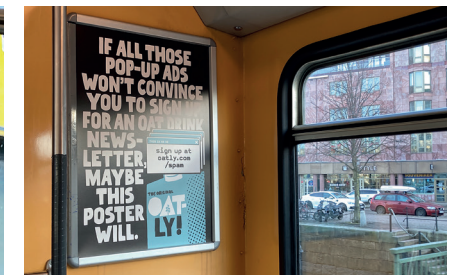

- 1-8 motives are included in XL Impact.
 - 1-2 motives are included in Hop On.
 - 1-2 motives are included in Window Panel.
 - 1-4 motives are included in Headliner
 - 1 motive are included in Wall Panel and Wall Panel Premium.
- Please attach instructions for specific inside placements. If no such instruction is added, we reserve the rights to place the motives freely

Inside

Outside

Street View

Hop On View

Wall Panel

Window Panel

Wall Panel Premium

View