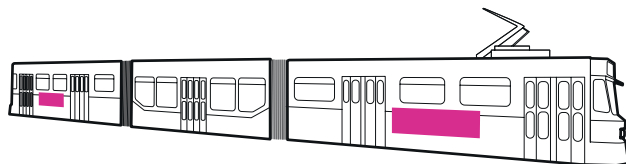

- 1-8 motives are included in XL Impact.
 - 1-2 motives are included in Hop On.
 - 1-2 motives are included in Window Panel.
 - 1-4 motives are included in Headliner
 - 1 motive are included in Wall Panel and Wall Panel Premium.
- Please attach instructions for specific inside placements. If no such instruction is added, we reserve the rights to place the motives freely

Inside

Outside

Street View

Hop On View

Wall Panel

Window Panel

Wall Panel Premium

View