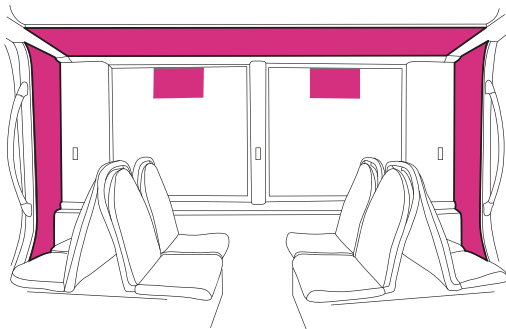

Vägg A, 2 st
 Vägg B, 2 st
 Tak C, 1 st
 Tak D, 1 st
 Fönster E, 4 st

Mått

Tak C, 1 st

Tak D, 1 st

Vägg A, 2 st

Vägg B, 2 st

Markera med IN respektive UT vilken sida som ska vara inåt och utåt.

Reklamytta:

Vägg A,	360x1271mm	2 st
Vägg B,	360x1271mm	2 st
Tak C,	3070x610mm	1 st
Tak D,	3070x610mm	1 st
Fönster E,	500x310mm	4 st

INSIDE IMPACT

Maximize your impact on the interior of the middle tram. With Inside Impact, you get four full wall coverings and two ceiling coverings, creating a powerful and eye-catching impression for the passenger. It's the perfect opportunity to explore and challenge your creativity.

Inside

- Wall A, 2 pc
- Wall B, 2 pc
- Ceiling C, 1 pc
- Ceiling D, 1 pc
- Window E, 4 pc

Measurements

Please mark with IN/OUT to clarify which side should be inwards and outwards.

Advertising space:

Wall A,	360x1271mm	2 pc
Wall B,	360x1271mm	2 pc
Ceiling C,	3070x610mm	1 pc
Ceiling D,	3070x610mm	1 pc
Window E,	500x310mm	4 pc