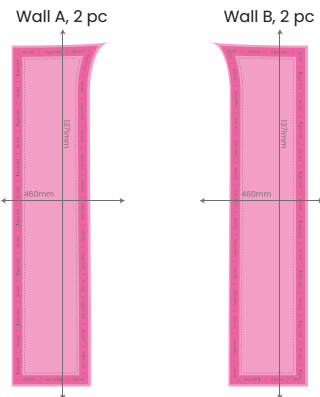

Vägg A, 2 st
 Vägg B, 2 st
 Tak C, 1 st
 Tak D, 1 st
 Fönster E, 4 st

Mått

Tak C, 1 st

Tak D, 1 st

Vägg A, 2 st

Vägg B, 2 st

Markera med IN respektive UT vilken sida som ska vara inåt och utåt.

Reklamytta:

Vägg A,	360x1271mm	2 st
Vägg B,	360x1271mm	2 st
Tak C,	3070x610mm	1 st
Tak D,	3070x610mm	1 st
Fönster E,	500x310mm	4 st

INSIDE IMPACT

Maximize your impact on the interior of the middle tram. With Inside Impact, you get four full wall coverings and two ceiling coverings, creating a powerful and eye-catching impression for the passenger. It's the perfect opportunity to explore and challenge your creativity.

- 1-4 motives are included per interior format.
- Please attach instructions for specific inside placements. If no such instruction is added, we reserve the rights to place the motives freely.

Visual sketches

Inside

- Wall A, 2 pc
- Wall B, 2 pc
- Ceiling C, 1 pc
- Ceiling D, 1 pc
- Window E, 4 pc

Measurements

Please mark with IN/OUT to clarify which side should be inwards and outwards.

Advertising space:

Wall A,	360x1271mm	2 pc
Wall B,	360x1271mm	2 pc
Ceiling C,	3070x610mm	1 pc
Ceiling D,	3070x610mm	1 pc
Window E,	500x310mm	4 pc