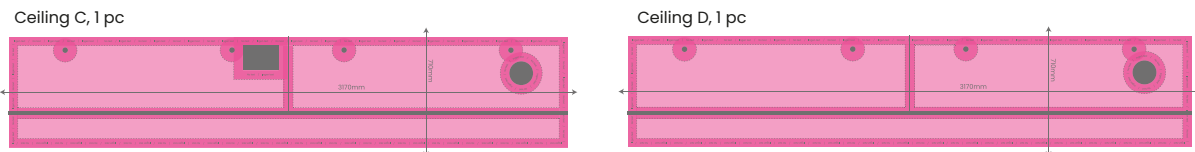

Vägg A,	360x1271mm	2 st
Vägg B,	360x1271mm	2 st
Tak C,	3070x610mm	1 st
Tak D,	3070x610mm	1 st
Fönster E,	500x310mm	4 st

INSIDE IMPACT

Maximize your impact on the interior of the middle tram. With Inside Impact, you get four full wall coverings and two ceiling coverings, creating a powerful and eye-catching impression for the passenger. It's the perfect opportunity to explore and challenge your creativity.

- 1-4 motives are included per interior format.
- Please attach instructions for specific inside placements. If no such instruction is added, we reserve the rights to place the motives freely.

Visual sketches

Inside

- Wall A, 2 pc
- Wall B, 2 pc
- Ceiling C, 1 pc
- Ceiling D, 1 pc
- Window E, 4 pc

Measurements

Please mark with IN/OUT to clarify which side should be inwards and outwards.

Advertising space:

Wall A,	360x1271mm	2 pc
Wall B,	360x1271mm	2 pc
Ceiling C,	3070x610mm	1 pc
Ceiling D,	3070x610mm	1 pc
Window E,	500x310mm	4 pc