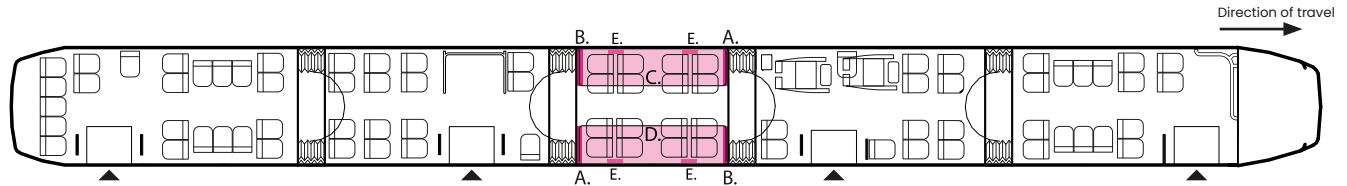

Vägg A,	360x1271mm	2 st
Vägg B,	360x1271mm	2 st
Tak C,	3070x610mm	1 st
Tak D,	3070x610mm	1 st
Fönster E,	500x310mm	4 st

INSIDE IMPACT

Maximize your impact on the interior of the middle tram. With Inside Impact, you get four full wall coverings and two ceiling coverings, creating a powerful and eye-catching impression for the passenger. It's the perfect opportunity to explore and challenge your creativity.

- 1-4 motives are included per interior format.
- Please attach instructions for specific inside placements. If no such instruction is added, we reserve the rights to place the motives freely.

Visual sketches

Inside

- Wall A, 2 pc
- Wall B, 2 pc
- Ceiling C, 1 pc
- Ceiling D, 1 pc
- Window E, 4 pc

Measurements

Please mark with IN/OUT to clarify which side should be inwards and outwards.

Advertising space:

Wall A,	360x1271mm	2 pc
Wall B,	360x1271mm	2 pc
Ceiling C,	3070x610mm	1 pc
Ceiling D,	3070x610mm	1 pc
Window E,	500x310mm	4 pc