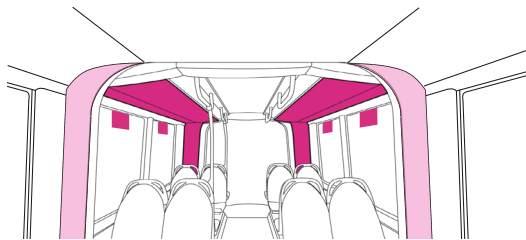

Vägg A, 2 st
 Vägg B, 2 st
 Tak C, 1 st
 Tak D, 1 st
 Fönster E, 4 st

Mått

Tak C, 1 st

Tak D, 1 st

Vägg A, 2 st

Vägg B, 2 st

Markera med IN respektive UT vilken sida som ska vara inåt och utåt.

Reklamytta:

Vägg A,	360x1271mm	2 st
Vägg B,	360x1271mm	2 st
Tak C,	3070x610mm	1 st
Tak D,	3070x610mm	1 st
Fönster E,	500x310mm	4 st

INSIDE IMPACT

Maximize your impact on the interior of the middle tram. With Inside Impact, you get four full wall coverings and two ceiling coverings, creating a powerful and eye-catching impression for the passenger. It's the perfect opportunity to explore and challenge your creativity.

Inside

- Wall A, 2 pc
- Wall B, 2 pc
- Ceiling C, 1 pc
- Ceiling D, 1 pc
- Window E, 4 pc

Measurements

Please mark with IN/OUT to clarify which side should be inwards and outwards.

Advertising space:

Wall A,	360x1271mm	2 pc
Wall B,	360x1271mm	2 pc
Ceiling C,	3070x610mm	1 pc
Ceiling D,	3070x610mm	1 pc
Window E,	500x310mm	4 pc